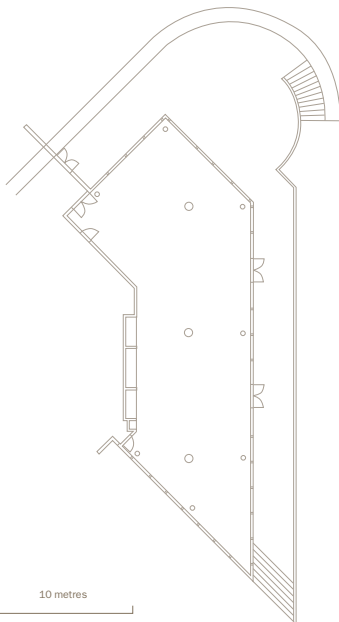

the terrace room

1

one of the best views Sydney has to offer, both indoor and outdoor

Our premier venue, this stunning waterfront room with tall walls of glass presents sweeping views of Darling Harbour and the spectacular towering city skyline.